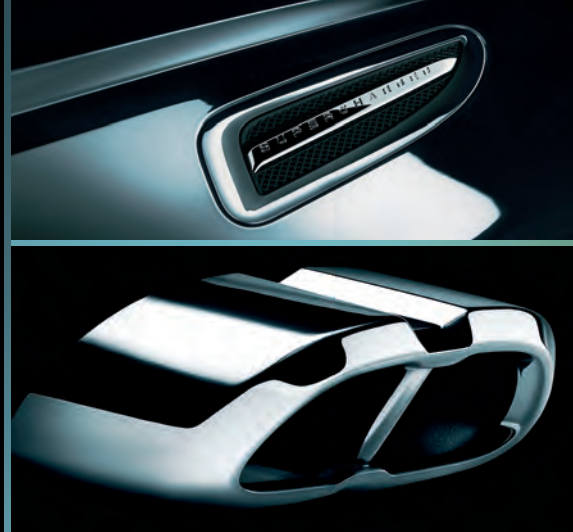

THE FOLLOWING JAGUAR ACCESSORIES ARE NEW AND WILL FIT 2009 AND 2010 XF MODELS, except where otherwise noted. For details about these and other XF accessories — which are engineered and rigorously tested to the highest standards — ask your Jaguar sales professional to see the full-range Jaguar XF accessory brochure (cover pictured below).